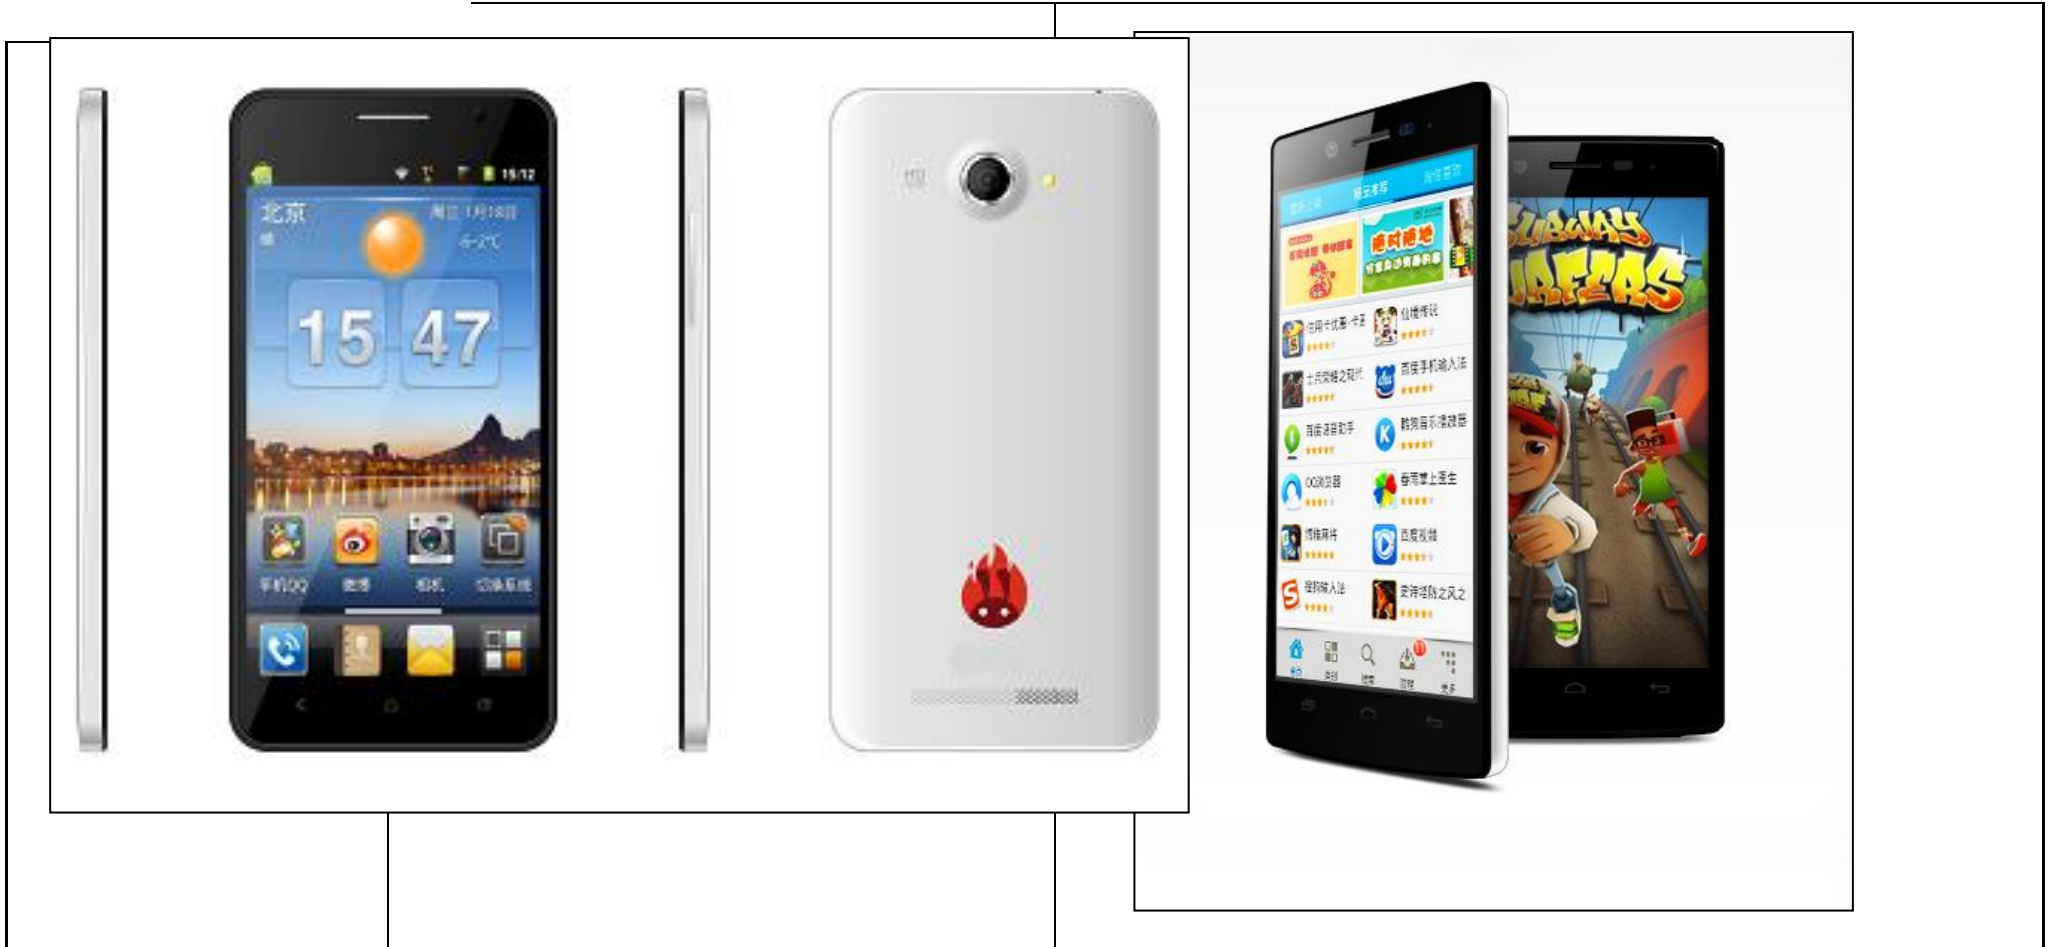

# Neoi 538 Product Specification V1.0

Detail Item	Specification	Remarks
<b>1. General Feature</b>		
◇ Processor		
* CPU	<b>MTK 6589</b>	<b>1.4 GHZ+ Quad core</b>
◇ Platform		
* Operating system	<b>Android 4.1</b>	

◇ Characteristic			
*	Type	Dual SIM(HSPA/WCDMA/GSM) type	
*	Dimensions	137*69.5*9.3mm	
*	Weight with battery	164g	
*	Sceeen Size/ Pixel	5.0 FHD LCM(1920*1080)	compatible with QHD(960*540) or HD(1280*720)
*	Touch Lens	Yes	Capacitive,Muti touch
*	Required Keys	Menu+Home+Back	
*	Battery	2300mAh	
*	Internal Memory	32Gb ROM+8Gb RAM	
*	External Memory Connector	Micro SD, up to 32GB	
*	Camera	13.0MP AF(Rear)+2.0M FF(front)	compatible with 8.0MP Rear Camera
*	Multimedia	MP3&MP4 player	
*	GPS	Yes	
*	A-GPS	Yes	
*	Wi-Fi	IEEE 802.11b/g/n, and support WAPI	Support WAPI
*	Bluetooth	Yes, Ver 2.1/3.0+HS	
*	FM Radio	Yes	
◇ RF Specification			
*	Mode	GSM/GPRS	
*	3G Band (Cellular)	band 1 (2100MHZ)	
*	GSM SIM Band	GSM :850/900/1800/1900 MHz	
2. Phone Specification (Hardware)			
◇ Bearer			
◇ 3G			
*	HSUPA	Yes	
*	USIM support	Yes	